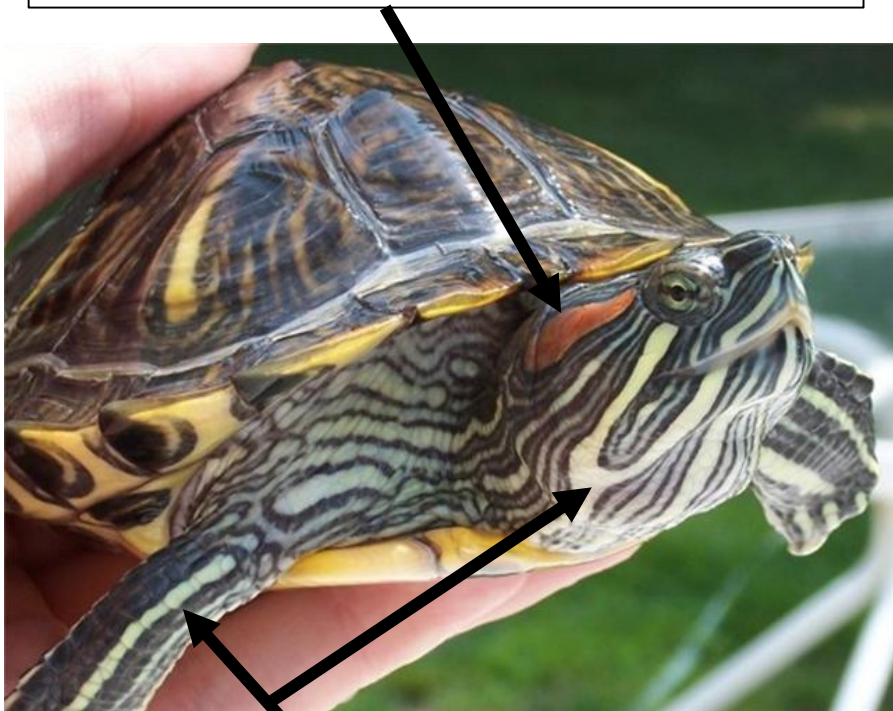

HAVE YOU SEEN THIS ANIMAL?

Identification

Red coloured marking behind the eyes (can fade with age).

White/yellow markings on neck and front limbs

The red eared slider (*Trachemys scripta elegans*), is a species of terrapin native to southern United States and northern Mexico. It is listed as one of the 100 worst invasive species by the Invasive Species Specialist Group (ISSG). The red eared slider is the most popular terrapin within the pet trade and has become invasive in many countries across the world. Whether it has established in southern Africa and where it is found here has not been investigated. This species of terrapin may negatively influence our native species of terrapins and other native animal and plant species. In order to investigate whether and where it has established and to estimate the impacts this species has on our natural ecosystems, we need your help!